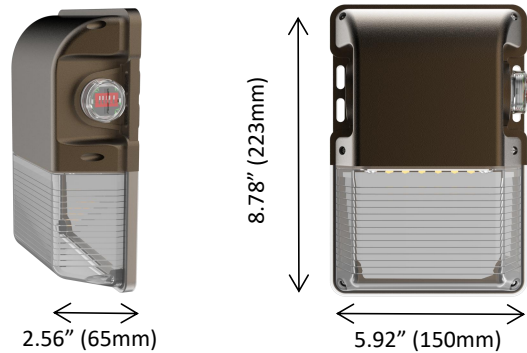

LED MINI WALL PACK WIH-PBC-25327-SW

Certification

Specifications

Model	WiH-PBC-25327-SW
Wattage	15W-20W-25W
Dimming	0-10V
Lumen Output	1800-2400-3000Lm
Input Voltage	AC100-277V 50/60Hz
CCT	3000K-4000K-5000K Selectable
CRI	Ra>80
Working Temperature	~4°F ~+113°F / ~20°C ~+40°C
Environment Location	WET LOCATIONS (IP66)
Lens	Clear Stripped
Life Span	Lumen Maintenance over 70% @ 50,000+ Hours
Lamp Shell	Bronze
Accessories Option	PC: Photocell Control Pre-Installed
DLC ID	S-K4BGAD
PCS/BOX	10
Master Box Dimension	L390*W335*H245mm / 15.35"x13.18"x9.65"
Master Box Weight	7.1KG / 15.65LB

Dimension

Feature

The transparent cover on the side can be screwed off easily.

Wattage Select

Photocell

CCT Select